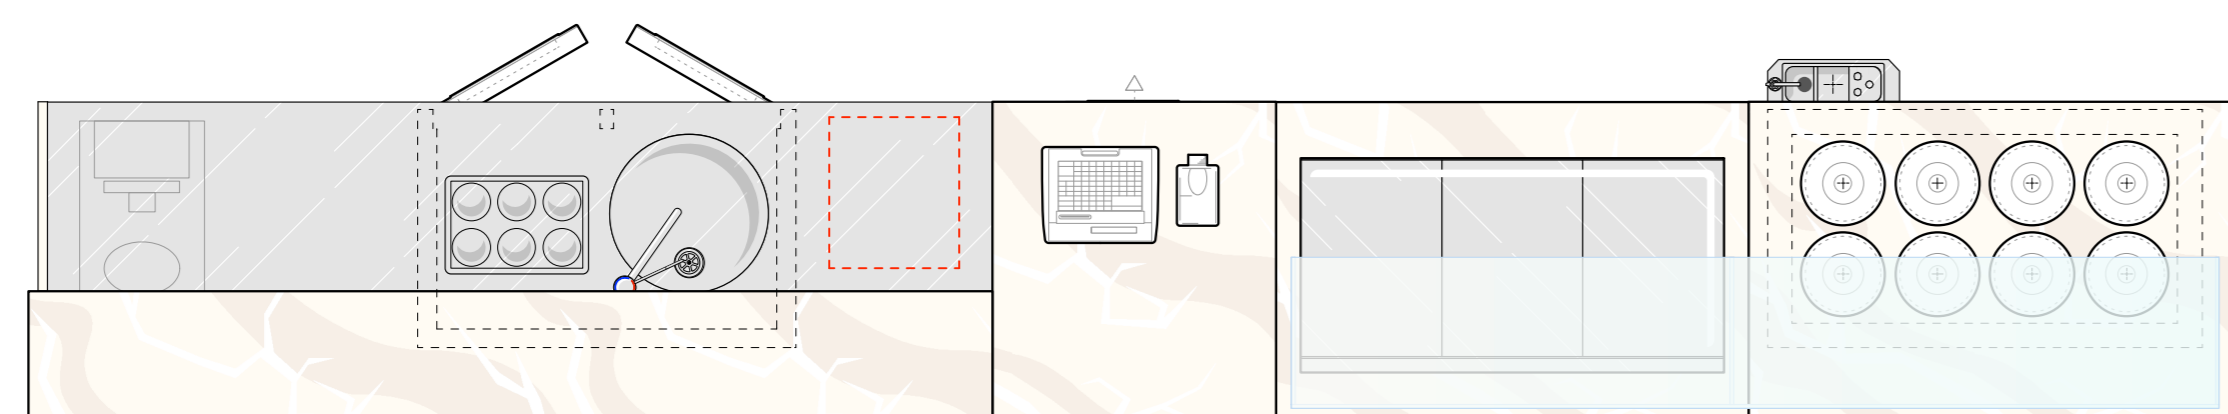

**BAR ROOM MODULES**

**BAR NEUTRAL MODULES**

**ACCESSOIRES / UTILITIES**

**NEUTRAL P55**

**NEUTRAL P65**

**NEUTRAL P37**

**NEUTRAL P55**

**NEUTRAL P65**

**BAR REFRIGERATED MODULES**

**REFRIGERATED MODULES (P65)**

**REFRIGERATED MODULES (P55)**

**COFFEE MODULES**

**CASH COUNTER MODULES**

**BUILT-IN GLYCOLIC TUBS WITH RESERVE**

**BUILT-IN GLYCOLIC TUBS WITHOUT RESERVE**

**BUILT-IN VENTED TUBS WITH RESERVE**

**BUILT-IN VENTED TUBS WITHOUT RESERVE**

**MODULES GLYCOLIC TUBS WITH RESERVE**

**MODULES GLYCOLIC TUBS WITHOUT RESERVE**

**TOPPING MODULES**

**OPTIONAL BUILT-IN REFRIGERATED CELLS**

**REFRIGERATED SNACK  
DISPLAY CABINETS**

**CURVED**  
H136cm

**STRAIGHT**  
H116cm

**STRAIGHT**  
H136cm

H136  
**CURVED**

H116  
**STRAIGHT**

H136

**OPTIONAL BUILT-IN  
REFRIGERATED CELLS**  
< Move -100cm