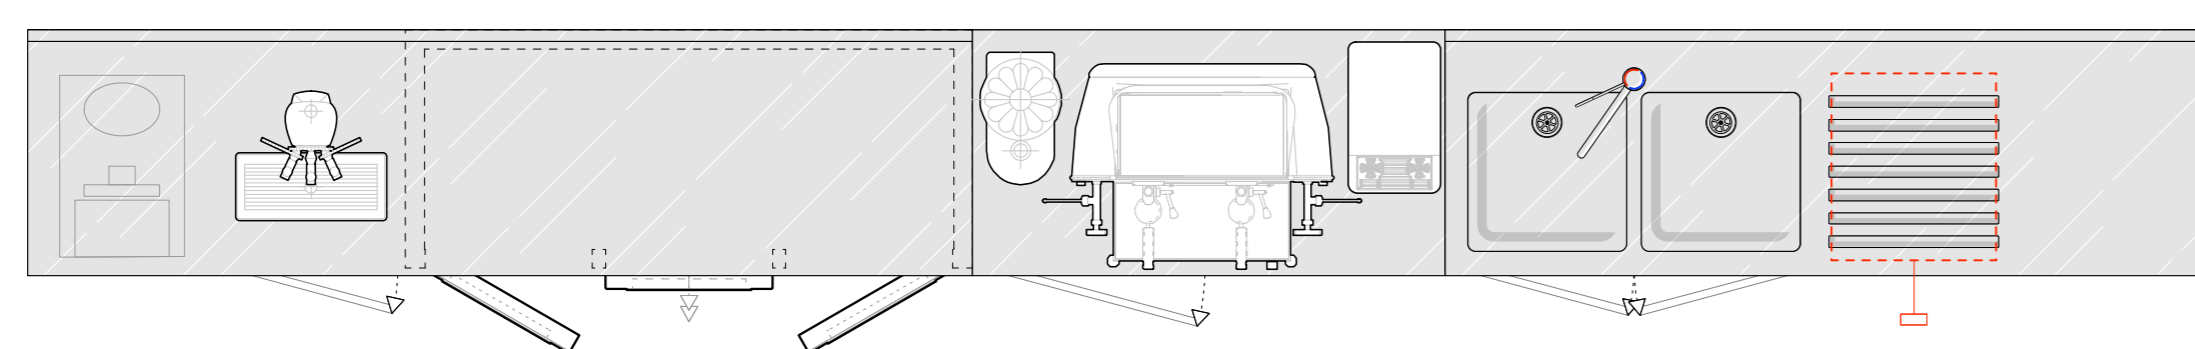

**BAR ROOM MODULES**

**BAR NEUTRAL MODULES**

**ACCESSOIRES / UTILITIES**

**NEUTRAL P55**

**NEUTRAL P65**

**NEUTRAL P37**

**NEUTRAL P55**

**NEUTRAL P65**

**BAR REFRIGERATED MODULES**

**REFRIGERATED MODULES (P65)**

**REFRIGERATED MODULES (P55)**

**COFFEE MODULES**

**CASH COUNTER MODULES**

**BUILT-IN GLYCOLIC TUBS WITH RESERVE**

**BUILT-IN GLYCOLIC TUBS WITHOUT RESERVE**

**REFRIGERATED SNACK  
DISPLAY CABINETS**

**CURVED**  
H136cm

**STRAIGHT**  
H116cm

**STRAIGHT**  
H136cm

H136  
**CURVED**

H116  
**STRAIGHT**

H136

**OPTIONAL BUILT-IN  
REFRIGERATED CELLS**  
< Move -100cm