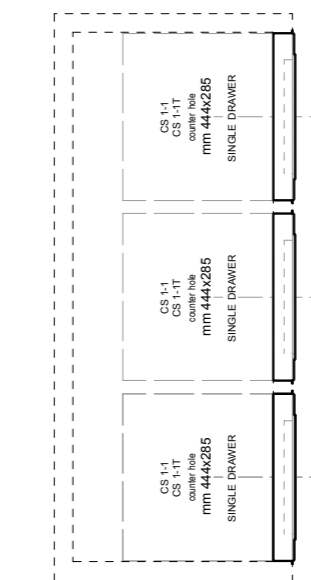

**REFRIGERATED SNACK  
DISPLAY CABINETS**

**CURVED**  
H136cm

**STRAIGHT**  
H116cm

**STRAIGHT**  
H136cm

H136  
**CURVED**

H116  
**STRAIGHT**

H136

**OPTIONAL BUILT-IN  
REFRIGERATED CELLS**  
< Move -100cm