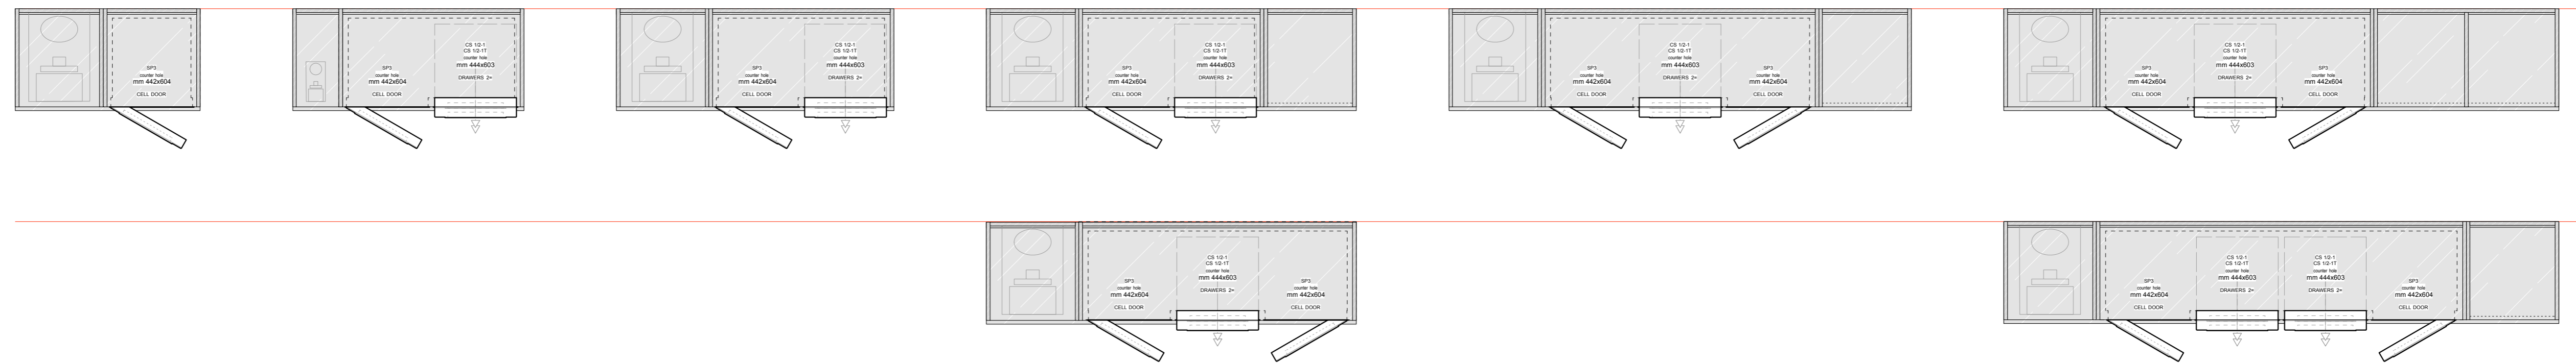

**BAR ROOM MODULES**

**BAR NEUTRAL MODULES**

**ACCESSOIRES / UTILITIES**

**NEUTRAL P55**

**NEUTRAL P65**

**NEUTRAL P37**

**NEUTRAL P55**

**NEUTRAL P65**

**BAR REFRIGERATED MODULES**

**REFRIGERATED MODULES (P65)**

**REFRIGERATED MODULES (P55)**

**COFFEE MODULES**

**CASH COUNTER MODULES**

**BUILT-IN GLYCOLIC TUBS WITH RESERVE**

**BUILT-IN GLYCOLIC TUBS WITHOUT RESERVE**

**BUILT-IN VENTED TUBS WITH RESERVE**

**BUILT-IN VENTED TUBS WITHOUT RESERVE**

**MODULES GLYCOLIC TUBS WITH RESERVE**

**MODULES GLYCOLIC TUBS WITHOUT RESERVE**

**TOPPING MODULES**

**OPTIONAL BUILT-IN REFRIGERATED CELLS**

**REFRIGERATED SNACK  
DISPLAY CABINETS**

**CURVED**  
H136cm

**STRAIGHT**  
H116cm

**STRAIGHT**  
H136cm

H136  
**CURVED**

H116  
**STRAIGHT**

H136

**OPTIONAL BUILT-IN  
REFRIGERATED CELLS**  
< Move -100cm