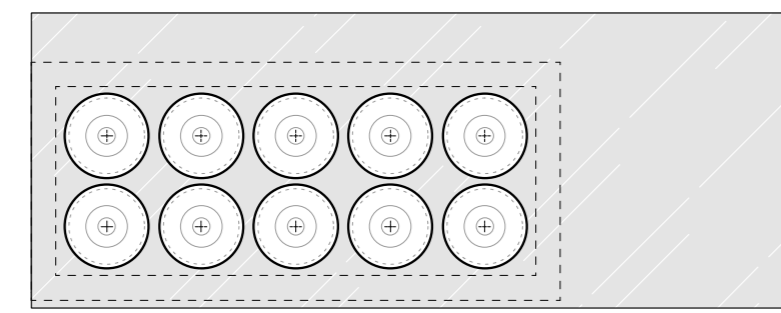

**BAR REFRIGERATED MODULES**

**REFRIGERATED MODULES (P65)**

**REFRIGERATED MODULES (P55)**

**COFFEE MODULES**

**CASH COUNTER MODULES**

**BUILT-IN GLYCOLIC TUBS WITH RESERVE**

**BUILT-IN GLYCOLIC TUBS WITHOUT RESERVE**

**BUILT-IN VENTED TUBS WITH RESERVE**

**BUILT-IN VENTED TUBS WITHOUT RESERVE**

**MODULES GLYCOLIC TUBS WITH RESERVE**

**MODULES GLYCOLIC TUBS WITHOUT RESERVE**

**TOPPING MODULES**

**OPTIONAL BUILT-IN REFRIGERATED CELLS**

**REFRIGERATED SNACK  
DISPLAY CABINETS**

**CURVED**  
H136cm

**STRAIGHT**  
H116cm

**STRAIGHT**  
H136cm

H136  
**CURVED**

H116  
**STRAIGHT**

H136

**OPTIONAL BUILT-IN  
REFRIGERATED CELLS**  
< Move -100cm