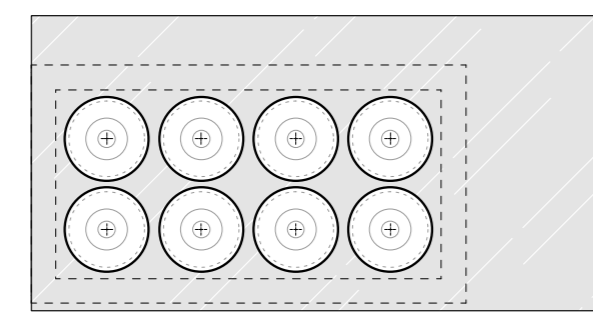

**BAR REFRIGERATED MODULES**

**REFRIGERATED MODULES (P65)**

**REFRIGERATED MODULES (P55)**

**COFFEE MODULES**

**CASH COUNTER MODULES**

**BUILT-IN GLYCOLIC TUBS WITH RESERVE**

**BUILT-IN GLYCOLIC TUBS WITHOUT RESERVE**

**BUILT-IN VENTED TUBS WITH RESERVE**

**BUILT-IN VENTED TUBS WITHOUT RESERVE**

**MODULES GLYCOLIC TUBS WITH RESERVE**

**MODULES GLYCOLIC TUBS WITHOUT RESERVE**

**TOPPING MODULES**

**OPTIONAL BUILT-IN REFRIGERATED CELLS**

**REFRIGERATED SNACK  
DISPLAY CABINETS**

**CURVED**  
H136cm

**STRAIGHT**  
H116cm

**STRAIGHT**  
H136cm

H136  
**CURVED**

H116  
**STRAIGHT**

H136

**OPTIONAL BUILT-IN  
REFRIGERATED CELLS**  
< Move -100cm