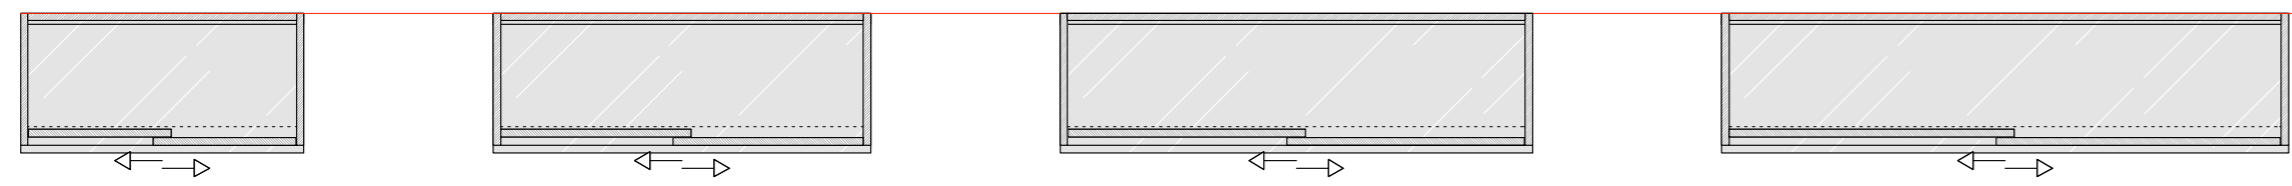

**BAR ROOM MODULES**

**BAR NEUTRAL MODULES**

**ACCESSOIRES / UTILITIES**

**NEUTRAL P55**

**NEUTRAL P65**

**NEUTRAL P37**

**NEUTRAL P55**

**NEUTRAL P65**

**BAR REFRIGERATED MODULES**

**REFRIGERATED MODULES (P65)**

**REFRIGERATED MODULES (P55)**

**COFFEE MODULES**

**CASH COUNTER MODULES**

**BUILT-IN GLYCOLIC TUBS WITH RESERVE**

**BUILT-IN GLYCOLIC TUBS WITHOUT RESERVE**

**REFRIGERATED SNACK  
DISPLAY CABINETS**

**CURVED**  
H136cm

**STRAIGHT**  
H116cm

**STRAIGHT**  
H136cm

H136  
**CURVED**

H116  
**STRAIGHT**

H136

**OPTIONAL BUILT-IN  
REFRIGERATED CELLS**  
< Move -100cm