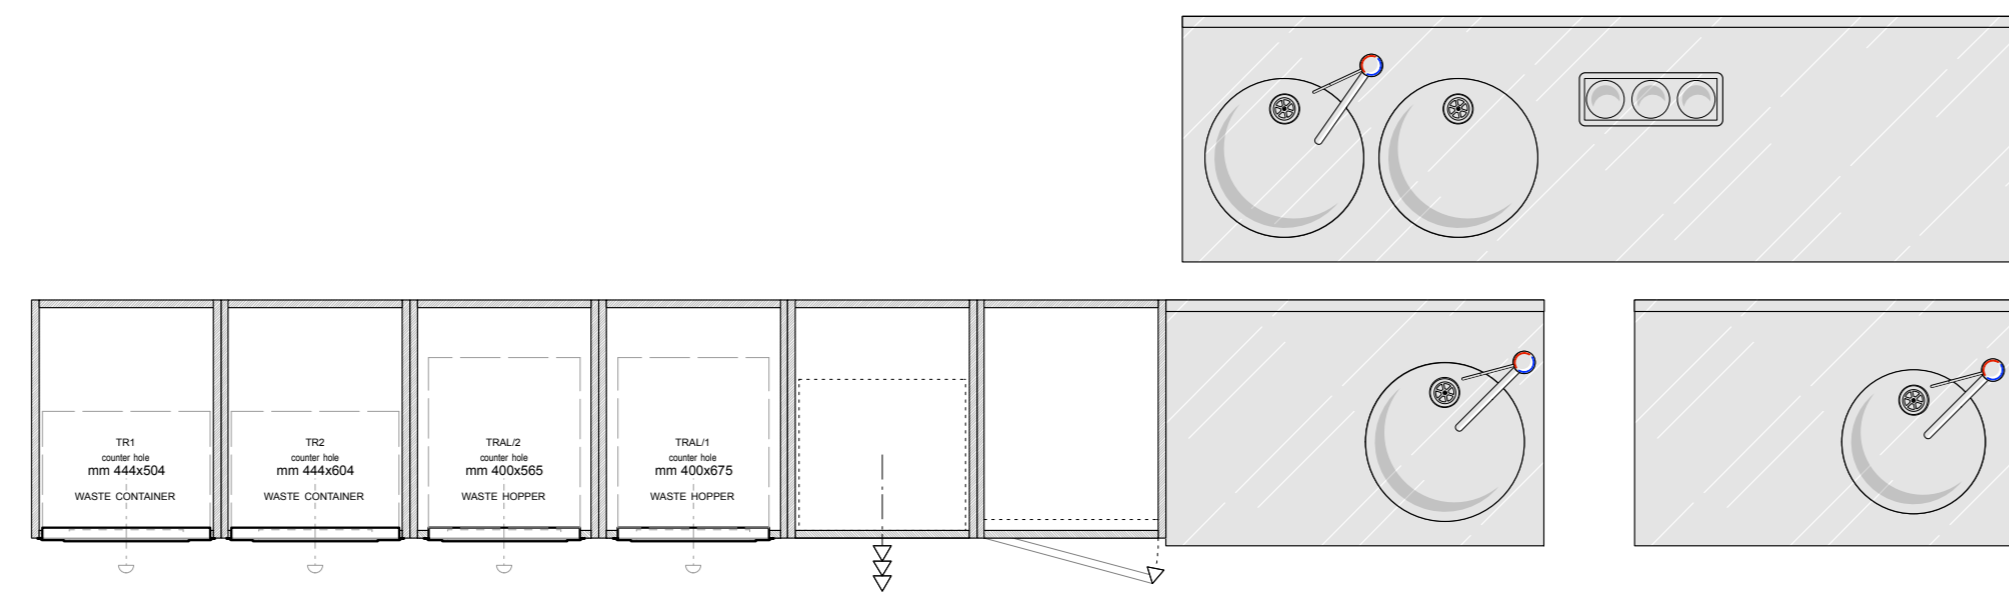

**BAR ROOM MODULES**

**BAR NEUTRAL MODULES**

**ACCESSOIRES / UTILITIES**

**NEUTRAL P55**

**NEUTRAL P65**

**NEUTRAL P37**

**NEUTRAL P55**

**NEUTRAL P65**

**BAR REFRIGERATED MODULES**

**REFRIGERATED MODULES (P65)**

**REFRIGERATED MODULES (P55)**

**COFFEE MODULES**

**CASH COUNTER MODULES**

**BUILT-IN GLYCOLIC TUBS WITH RESERVE**

**BUILT-IN GLYCOLIC TUBS WITHOUT RESERVE**

**BUILT-IN VENTED TUBS WITH RESERVE**

**BUILT-IN VENTED TUBS WITHOUT RESERVE**

**MODULES GLYCOLIC TUBS WITH RESERVE**

**MODULES GLYCOLIC TUBS WITHOUT RESERVE**

**TOPPING MODULES**

**OPTIONAL BUILT-IN REFRIGERATED CELLS**

**REFRIGERATED SNACK  
DISPLAY CABINETS**

**CURVED**  
H136cm

**STRAIGHT**  
H116cm

**STRAIGHT**  
H136cm

H136  
**CURVED**

H116  
**STRAIGHT**

H136

**OPTIONAL BUILT-IN  
REFRIGERATED CELLS**  
< Move -100cm