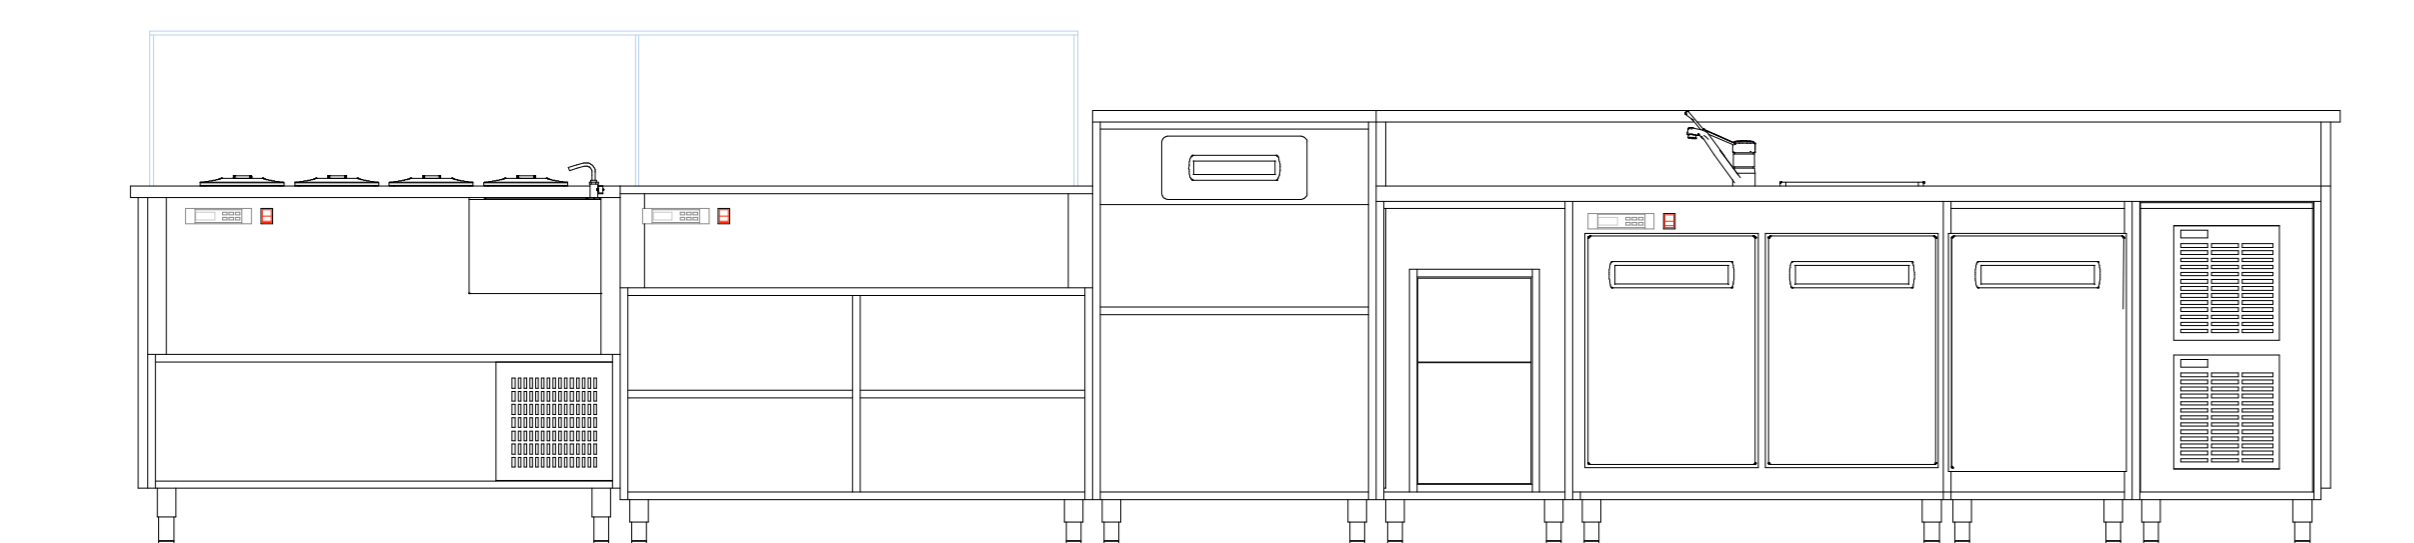

**BAR ROOM MODULES**

**BAR NEUTRAL MODULES**

**ACCESSOIRES / UTILITIES**

**NEUTRAL P55**

**NEUTRAL P65**

**NEUTRAL P37**

**NEUTRAL P55**

**NEUTRAL P65**

**BAR REFRIGERATED MODULES**

**REFRIGERATED MODULES (P65)**

**REFRIGERATED MODULES (P55)**

**COFFEE MODULES**

**CASH COUNTER MODULES**

**BUILT-IN GLYCOLIC TUBS WITH RESERVE**

**BUILT-IN GLYCOLIC TUBS WITHOUT RESERVE**

**REFRIGERATED SNACK  
DISPLAY CABINETS**

**CURVED**  
H136cm

**STRAIGHT**  
H116cm

**STRAIGHT**  
H136cm

H136  
**CURVED**

H116  
**STRAIGHT**

H136

**OPTIONAL BUILT-IN  
REFRIGERATED CELLS**  
< Move -100cm