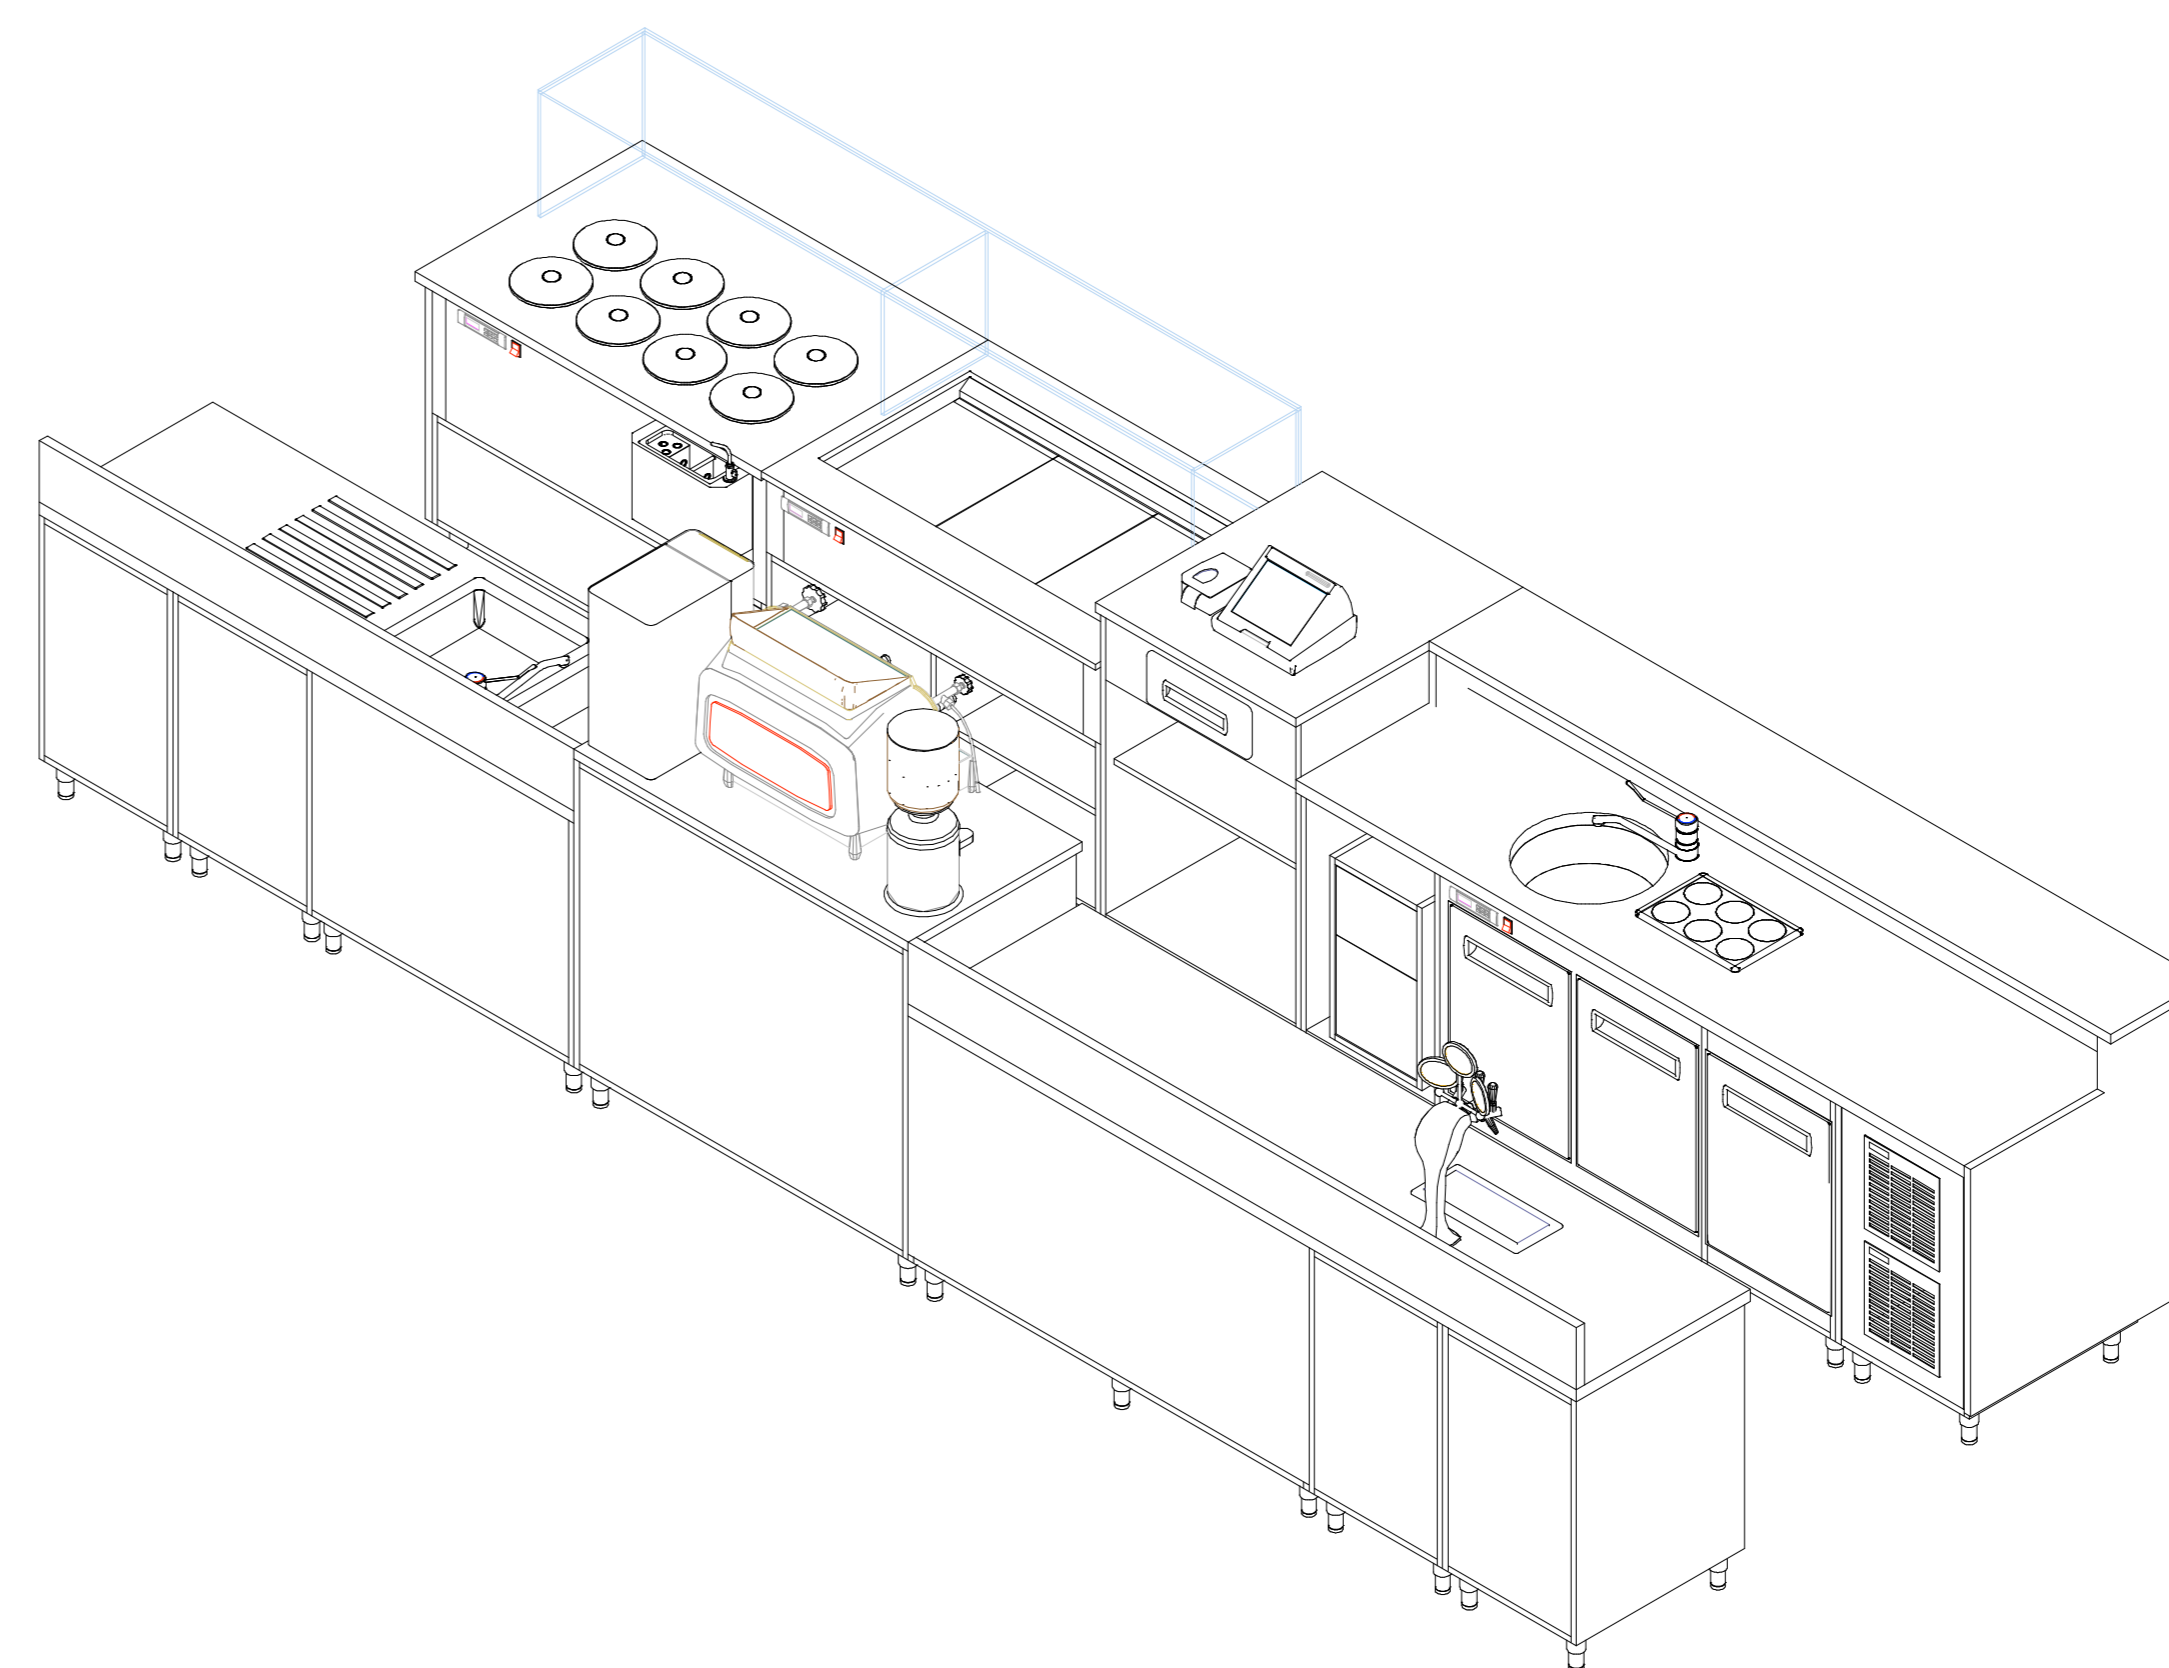

**BAR ROOM MODULES**

**BAR NEUTRAL MODULES**

**ACCESSOIRES / UTILITIES**

**NEUTRAL P55**

**NEUTRAL P65**

**NEUTRAL P37**

**NEUTRAL P55**

**NEUTRAL P65**

**BAR REFRIGERATED MODULES**

**REFRIGERATED MODULES (P65)**

**REFRIGERATED MODULES (P55)**

**COFFEE MODULES**

**CASH COUNTER MODULES**

**BUILT-IN GLYCOLIC TUBS WITH RESERVE**

**BUILT-IN GLYCOLIC TUBS WITHOUT RESERVE**

**BUILT-IN VENTED TUBS WITH RESERVE**

**BUILT-IN VENTED TUBS WITHOUT RESERVE**

**MODULES GLYCOLIC TUBS WITH RESERVE**

**MODULES GLYCOLIC TUBS WITHOUT RESERVE**

**TOPPING MODULES**

**OPTIONAL BUILT-IN REFRIGERATED CELLS**

**REFRIGERATED SNACK  
DISPLAY CABINETS**

**CURVED**  
H136cm

**STRAIGHT**  
H116cm

**STRAIGHT**  
H136cm

H136  
**CURVED**

H116  
**STRAIGHT**

H136

**OPTIONAL BUILT-IN  
REFRIGERATED CELLS**  
< Move -100cm