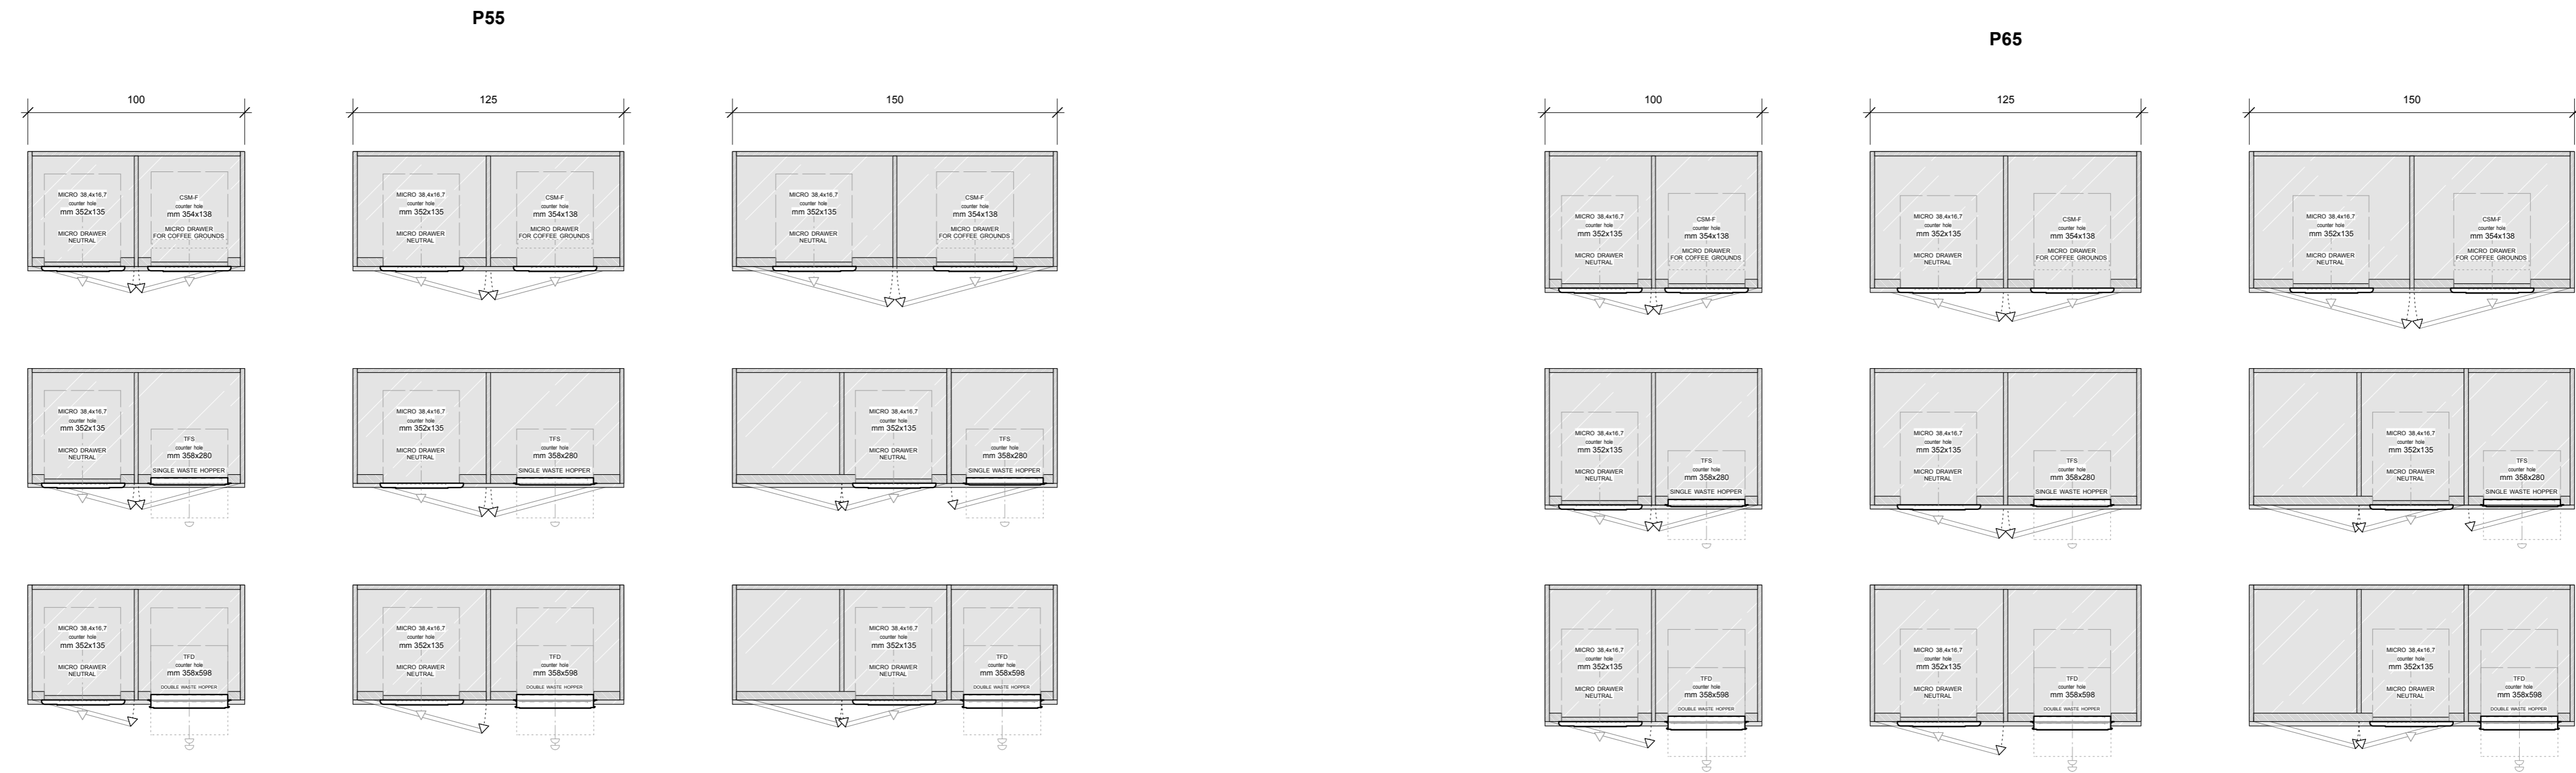

**BAR ROOM MODULES**

**BAR NEUTRAL MODULES**

**ACCESSOIRES / UTILITIES**

**NEUTRAL P55**

**NEUTRAL P65**

**NEUTRAL P37**

**NEUTRAL P55**

**NEUTRAL P65**

**BAR REFRIGERATED MODULES**

**REFRIGERATED MODULES (P65)**

**REFRIGERATED MODULES (P55)**

**COFFEE MODULES**

**CASH COUNTER MODULES**

**BUILT-IN GLYCOLIC TUBS WITH RESERVE**

**BUILT-IN GLYCOLIC TUBS WITHOUT RESERVE**

**BUILT-IN VENTED TUBS WITH RESERVE**

**BUILT-IN VENTED TUBS WITHOUT RESERVE**

**MODULES GLYCOLIC TUBS WITH RESERVE**

**MODULES GLYCOLIC TUBS WITHOUT RESERVE**

**TOPPING MODULES**

**OPTIONAL BUILT-IN REFRIGERATED CELLS**

**REFRIGERATED SNACK  
DISPLAY CABINETS**

**CURVED**  
H136cm

**STRAIGHT**  
H116cm

**STRAIGHT**  
H136cm

H136  
**CURVED**

H116  
**STRAIGHT**

H136

**OPTIONAL BUILT-IN  
REFRIGERATED CELLS**  
< Move -100cm