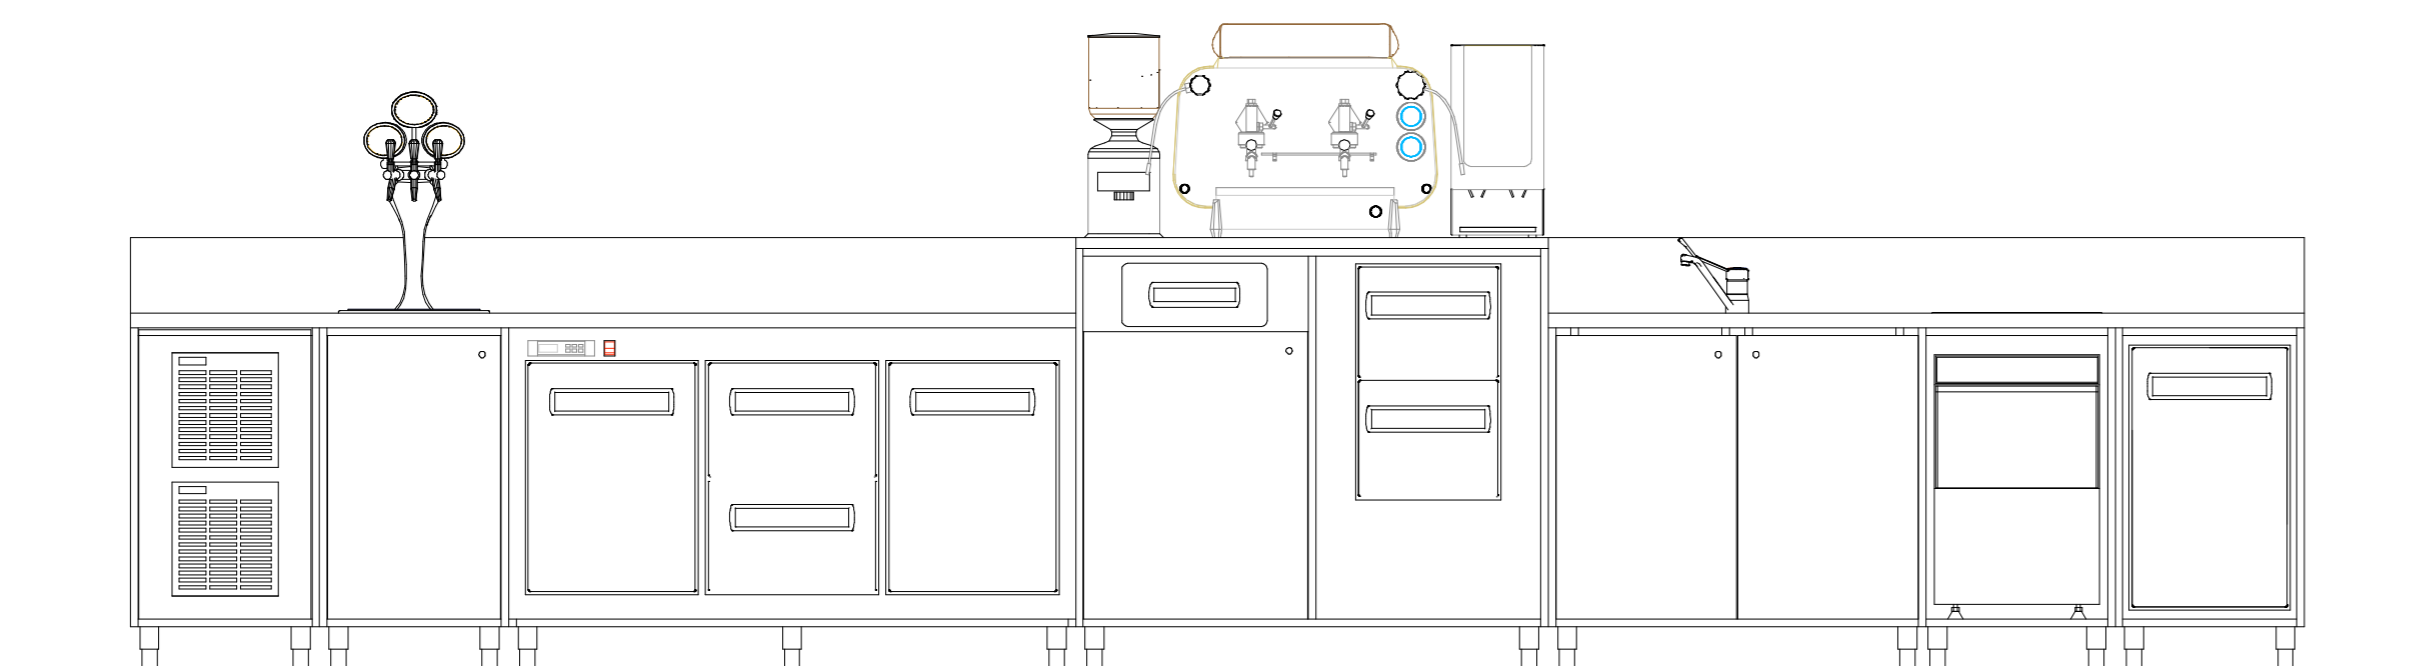

**BAR ROOM MODULES**

**BAR NEUTRAL MODULES**

**ACCESSOIRES / UTILITIES**

**NEUTRAL P55**

**NEUTRAL P65**

**NEUTRAL P37**

**NEUTRAL P55**

**NEUTRAL P65**

**BAR REFRIGERATED MODULES**

**REFRIGERATED MODULES (P65)**

**REFRIGERATED MODULES (P55)**

**COFFEE MODULES**

**CASH COUNTER MODULES**

**BUILT-IN GLYCOLIC TUBS WITH RESERVE**

**BUILT-IN GLYCOLIC TUBS WITHOUT RESERVE**

**REFRIGERATED SNACK  
DISPLAY CABINETS**

**CURVED**  
H136cm

**STRAIGHT**  
H116cm

**STRAIGHT**  
H136cm

H136  
**CURVED**

H116  
**STRAIGHT**

H136

**OPTIONAL BUILT-IN  
REFRIGERATED CELLS**  
< Move -100cm