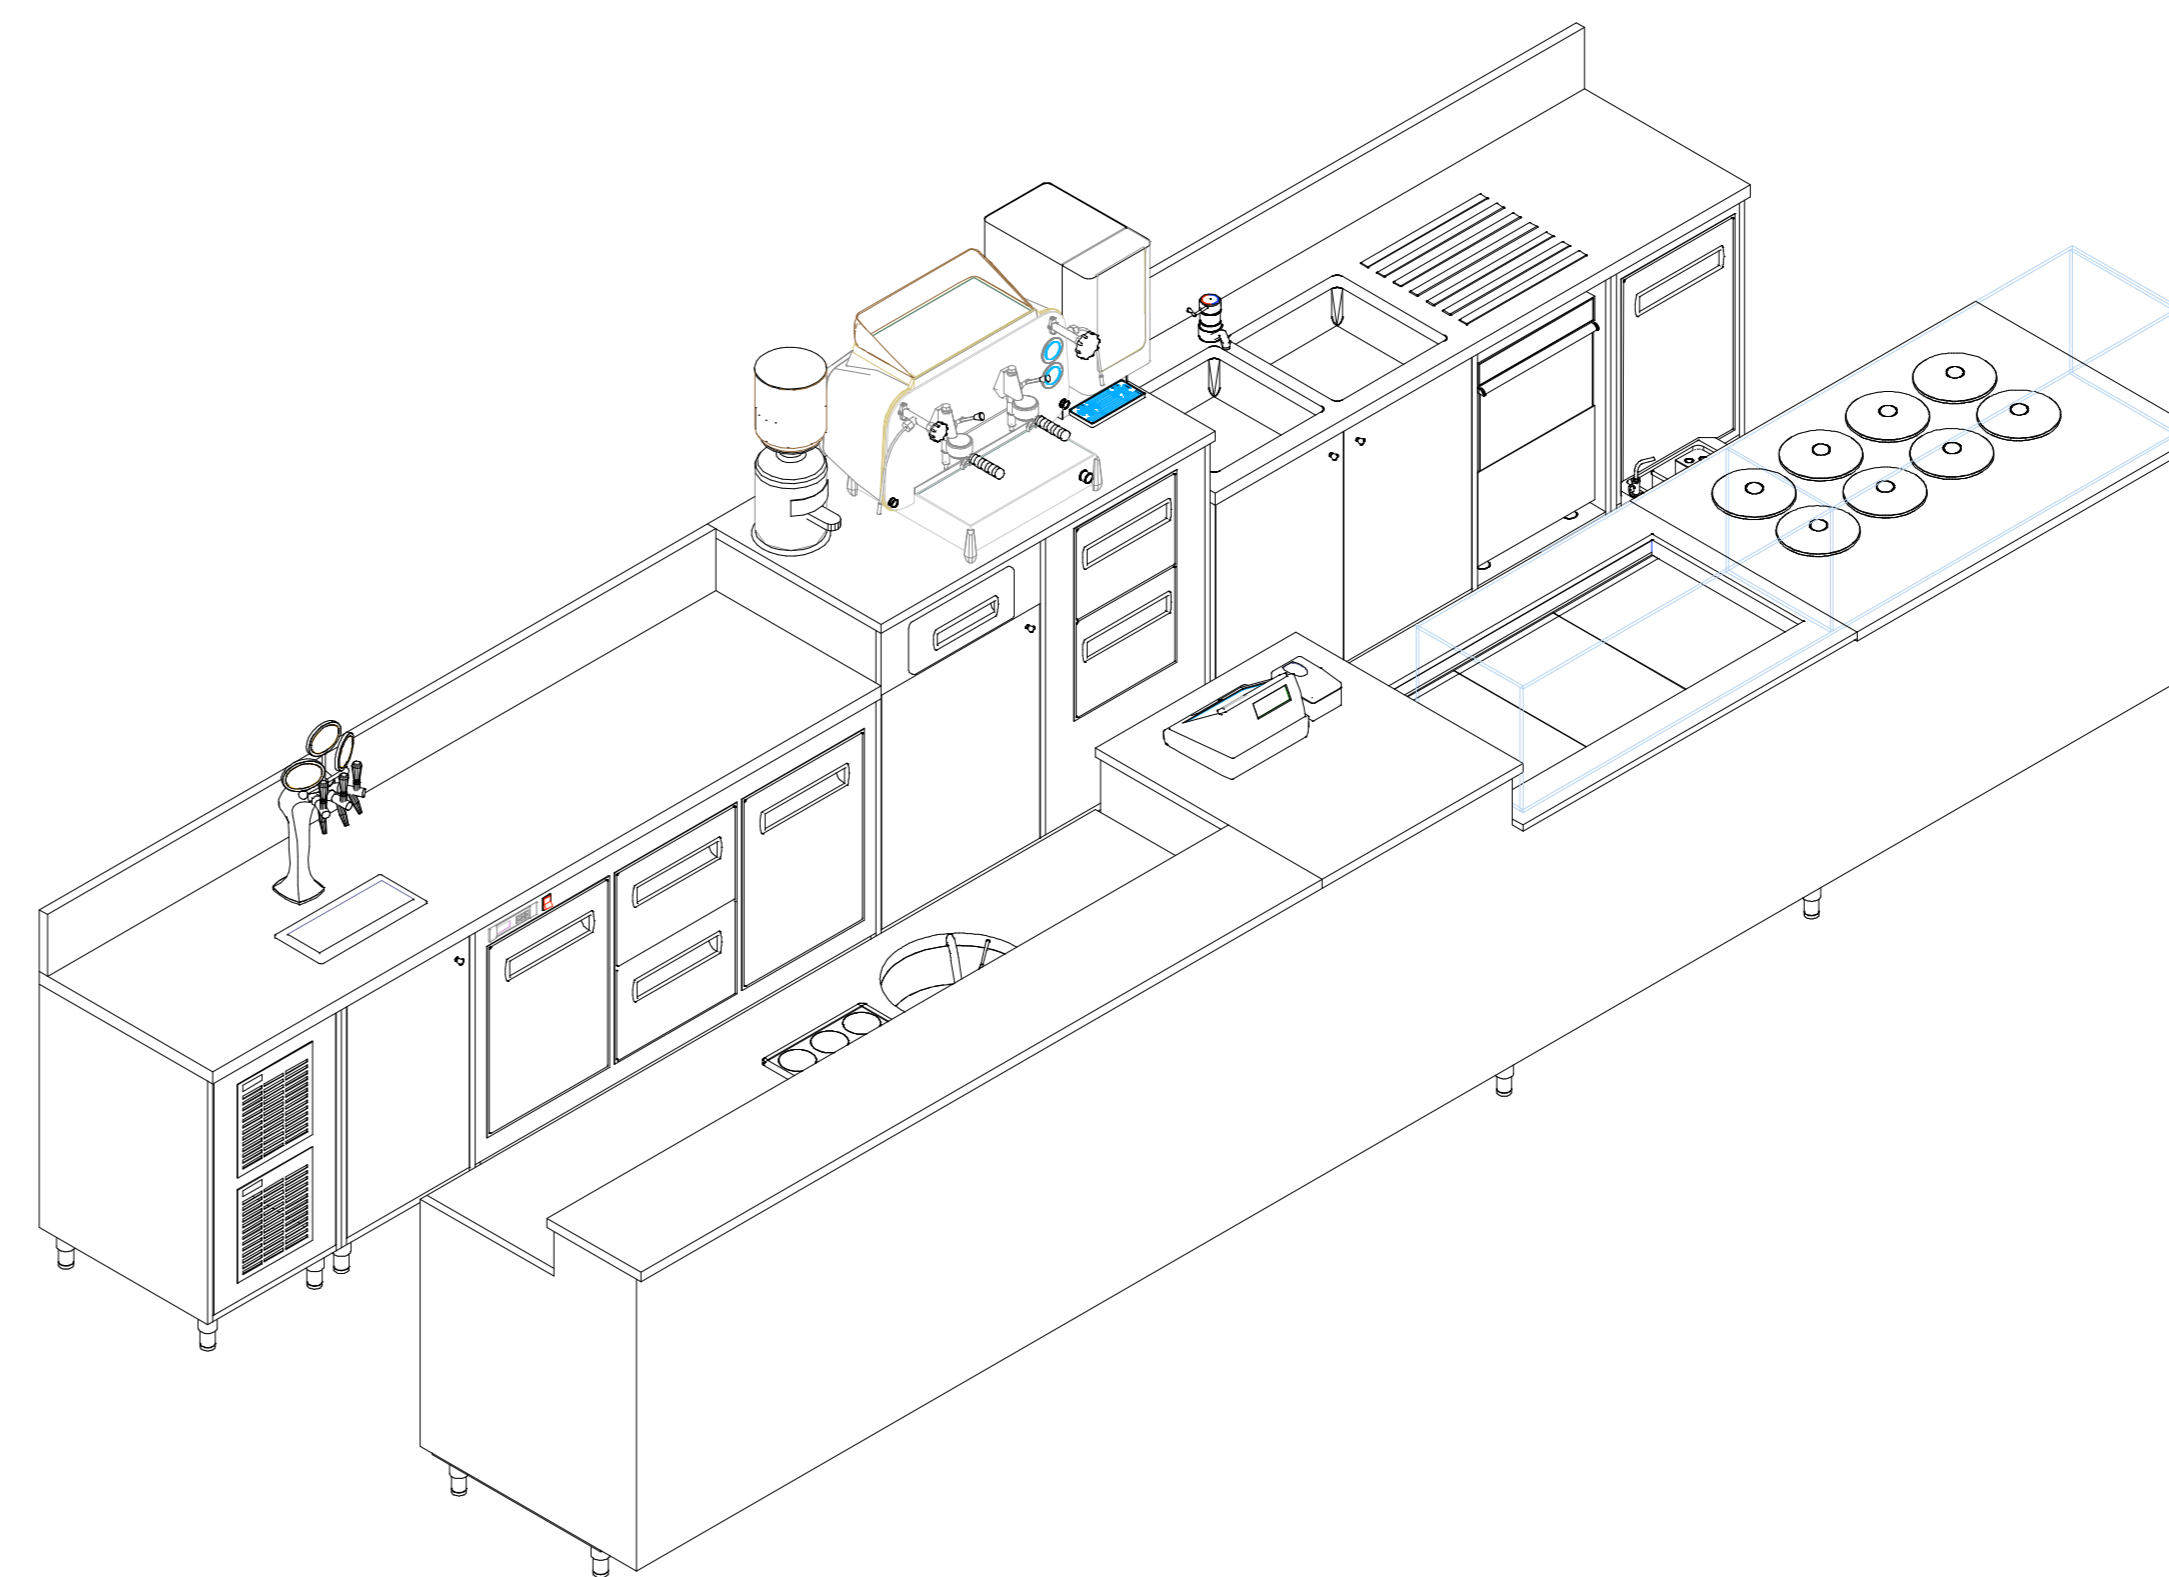

**BAR ROOM MODULES**

**BAR NEUTRAL MODULES**

**ACCESSOIRES / UTILITIES**

**NEUTRAL P55**

**NEUTRAL P65**

**NEUTRAL P37**

**NEUTRAL P55**

**NEUTRAL P65**

**BAR REFRIGERATED MODULES**

**REFRIGERATED MODULES (P65)**

**REFRIGERATED MODULES (P55)**

**COFFEE MODULES**

**CASH COUNTER MODULES**

**BUILT-IN GLYCOLIC TUBS WITH RESERVE**

**BUILT-IN GLYCOLIC TUBS WITHOUT RESERVE**

**BUILT-IN VENTED TUBS WITH RESERVE**

**BUILT-IN VENTED TUBS WITHOUT RESERVE**

**MODULES GLYCOLIC TUBS WITH RESERVE**

**MODULES GLYCOLIC TUBS WITHOUT RESERVE**

**TOPPING MODULES**

**OPTIONAL BUILT-IN REFRIGERATED CELLS**

**REFRIGERATED SNACK  
DISPLAY CABINETS**

**CURVED**  
H136cm

**STRAIGHT**  
H116cm

**STRAIGHT**  
H136cm

H136  
**CURVED**

H116  
**STRAIGHT**

H136

**OPTIONAL BUILT-IN  
REFRIGERATED CELLS**  
< Move -100cm