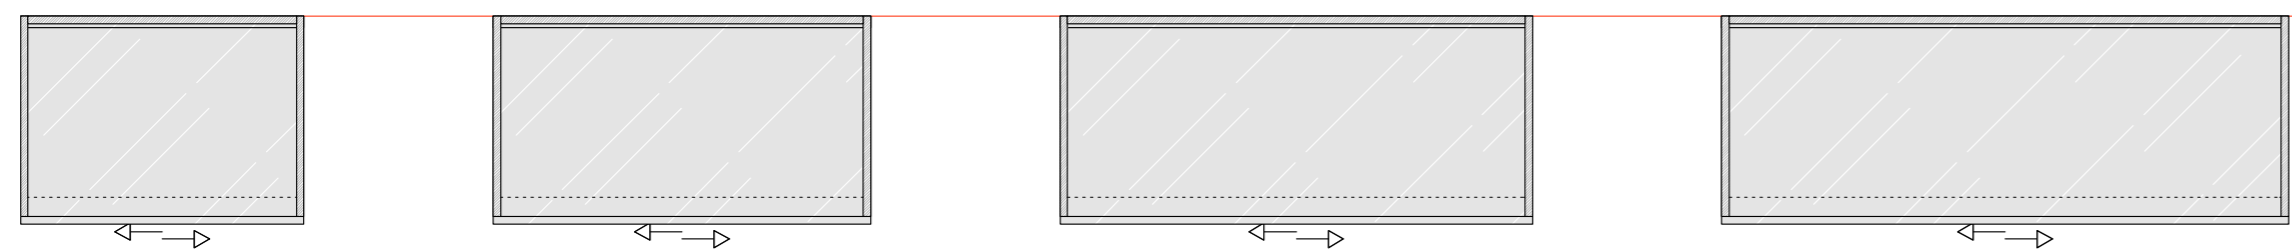

**BAR ROOM MODULES**

**BAR NEUTRAL MODULES**

**ACCESSOIRES / UTILITIES**

**NEUTRAL P55**

**NEUTRAL P65**

**NEUTRAL P37**

**NEUTRAL P55**

**NEUTRAL P65**

**BAR REFRIGERATED MODULES**

**REFRIGERATED MODULES (P65)**

**REFRIGERATED MODULES (P55)**

**COFFEE MODULES**

**CASH COUNTER MODULES**

**BUILT-IN GLYCOLIC TUBS WITH RESERVE**

**BUILT-IN GLYCOLIC TUBS WITHOUT RESERVE**

**REFRIGERATED SNACK  
DISPLAY CABINETS**

**CURVED**  
H136cm

**STRAIGHT**  
H116cm

**STRAIGHT**  
H136cm

H136  
**CURVED**

H116  
**STRAIGHT**

H136

**OPTIONAL BUILT-IN  
REFRIGERATED CELLS**  
< Move -100cm