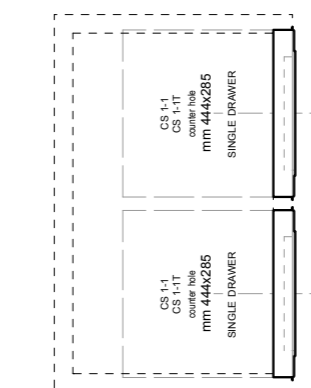

**REFRIGERATED SNACK  
DISPLAY CABINETS**

**CURVED**  
H136cm

**STRAIGHT**  
H116cm

**STRAIGHT**  
H136cm

H136  
**CURVED**

H116  
**STRAIGHT**

H136

**OPTIONAL BUILT-IN  
REFRIGERATED CELLS**  
< Move -100cm